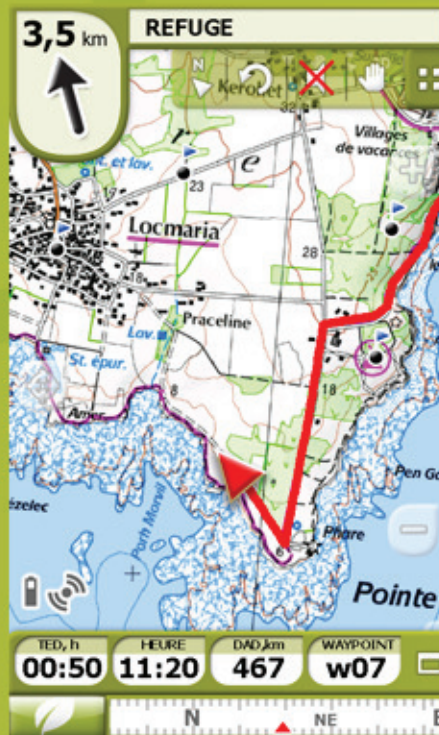

## TwoNav Sportiva GPS Outdoor

- The lightest of its category: 124g
- Very resistant design and IPX6 waterproof
- Exclusive 3D compass + Barometer
- 3" touchscreen with an incredible resolution (240x400)
- Pre loaded topographic maps
- Memory Flash 2Gb
- Micro SD Card up to 32Gb
- Compatibility with plenty of maps thanks to his powerfull TwoNav software
- Bike mount included
- Optional OnRoad function

Next manoeuvre:  
Direction and distance  
before the next direction

Battery and Satellite nivel:  
Check the status without  
going to the menu

Menu button:  
Go back quickly to the  
Menu

France, IGN, 1:25 000

Data Bar:  
Find all the important  
information like your altitude,  
your position, ...  
More than 50 different data!

## The screen

A big 3" transfective screen with an impressive resolution of 240x400 to play with your maps in high definition!  
Switch on the 3D mode to add even more realism.

**TwoNav**  
Freedom to discover